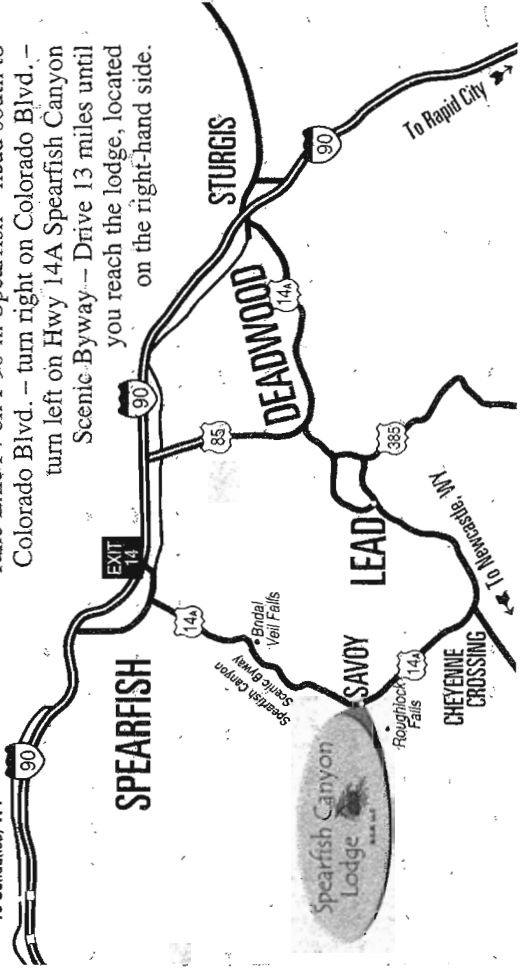

10619 Roughlock Falls Rd., Lead, SD 57754
1-877-YRLODGE (1-877-975-6343)
605-584-3435 • Fax 605-584-3990
www.spfcanyon.com

← To Sundance, WY

Take Exit 14 on I-90 in Spearfish— head south to Colorado Blvd. — turn right on Colorado Blvd. — turn left on Hwy 14A Spearfish Canyon Scenic Byway— Drive 13 miles until you reach the lodge, located on the right-hand side.

SPEARFISH

STURGIS

DEADWOOD

LEAD

SAVOY

Spearfish Canyon Lodge

CHEYENNE CROSSING

To Rapid City

To Newcastle, WY